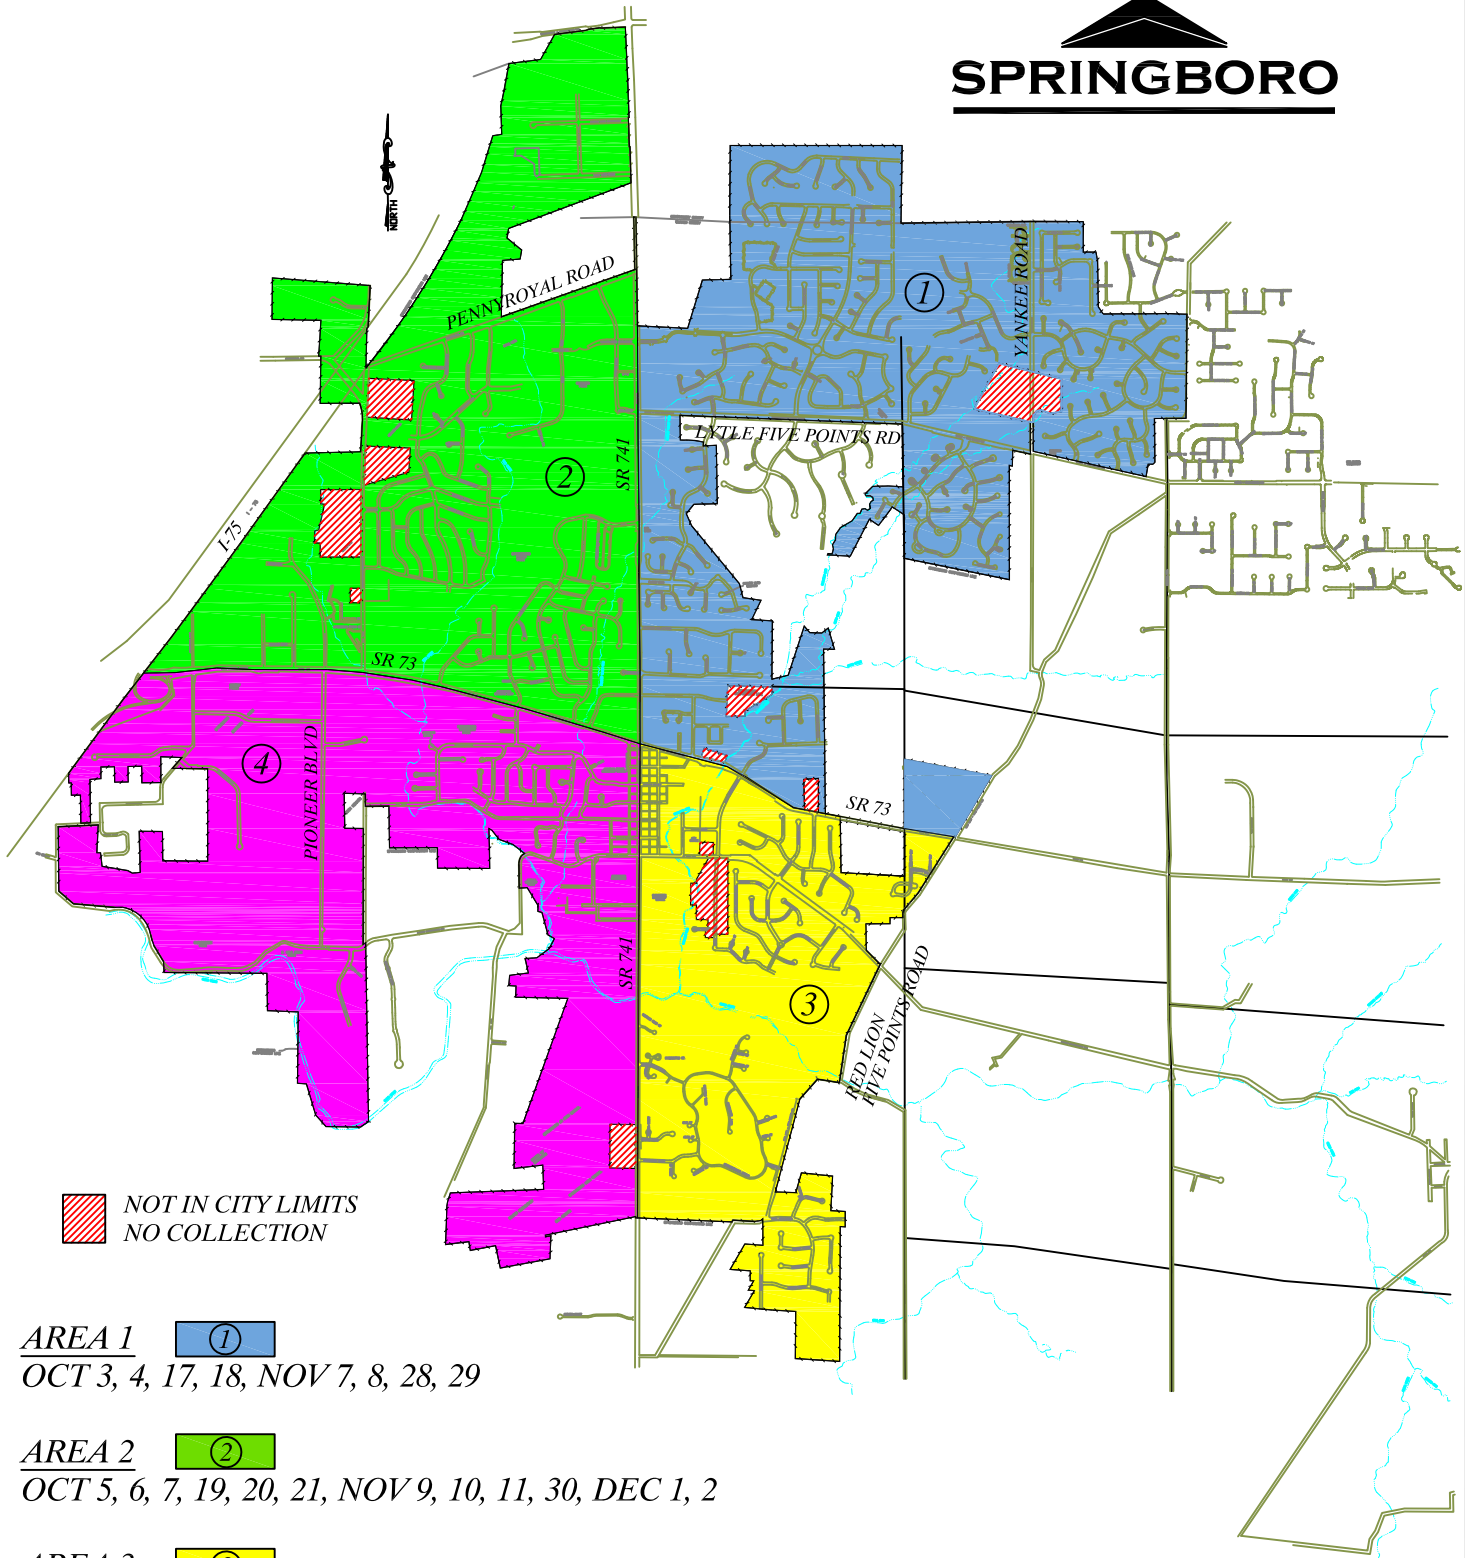

2016 LEAF COLLECTION SCHEDULE

AREA 1 ①
OCT 3, 4, 17, 18, NOV 7, 8, 28, 29

AREA 2 ②
OCT 5, 6, 7, 19, 20, 21, NOV 9, 10, 11, 30, DEC 1, 2

AREA 3 ③
OCT 10, 24, NOV 14, DEC 5

AREA 4 ④
OCT 11, 12, 13, 14, 25, 26, 27, 28, NOV 15, 16, 17, 18, DEC 6, 7, 8, 9

* OCT 31, NOV 1, 2, 3, 4 & NOV 21, 22, 23 SCHEDULE ADJUSTMENTS

** AREAS ARE BOUNDED BY THE CENTERLINE OF MAIN STREET (STATE ROUTE 741) AND THE CENTERLINE OF CENTRAL AVENUE (STATE ROUTE 73.)