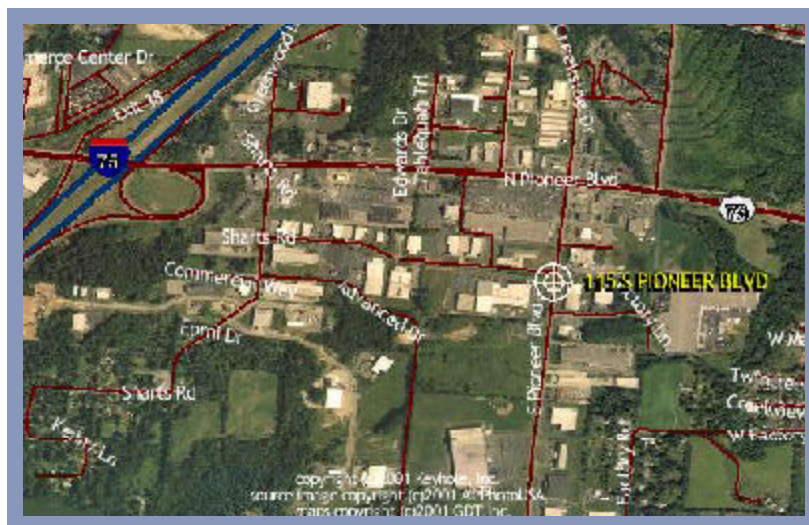

115 S Pioneer Blvd
Springboro, OH 45066

TURLEY
MARTIN
TUCKER

Telephone: 937-438-5854
Facsimile: 937-438-5852
www.ctmt.com

For more information, contact:
Digger Daley
Norm Khoury CCIM/SIOR

Colliers Turley Martin Tucker
7333 Paragon Drive, Suite 100
Dayton, Oh 45459